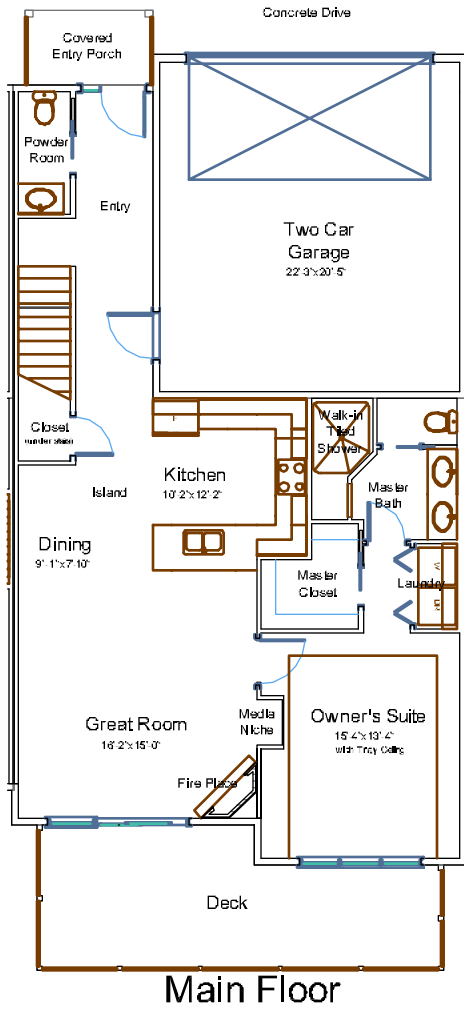

### Riverview Towne - Building 3 - #13

2,167 Square Feet

### Luxurious Features Included:

- Exclusive neighborhood setting with magnificent water front views
- Kitchen with furniture quality maple cabinetry and granite countertops
- Complete stainless steel appliance package
- Care-free ceramic tile floors in entry, kitchen, laundry, and baths
- Spacious two bedroom - two & half baths and optional Flex Room
- Open 18' ceiling in Great Room viewing river corridor
- Decorative gas log fireplace with tile surround
- Media niche with built-in cabinetry and shelving
- Expansive maintenance free sun deck with gas grill connection
- Loft home office
- Second floor balcony
- Connected to the 3.5 mile Riverwalk in your back yard